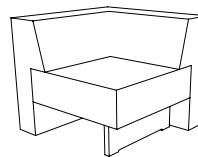

SIZE 2 - EXTENDED DEPTH

38w | 38d | 17h in (97w | 97d | 43h cm)

9073 Arm Chair

SIZE 1 - CLASSIC DEPTH

43w | 32d | 28h in (109w | 81d | 71h cm)

SIZE 2 - EXTENDED DEPTH

43w | 38d | 28h in (109w | 97d | 71h cm)

LOW-PROFILE GLIDES ALONG FRAME,
NO LUCITE BASES

9073-30 Armless Chair

SIZE 1 - CLASSIC DEPTH

30w | 32d | 28h in (76w | 81d | 71h cm)

SIZE 2 - EXTENDED DEPTH

30w | 38d | 28h in (76w | 97d | 71h cm)

9073-32 Corner Chair

SIZE 1 - CLASSIC DEPTH

32w | 32d | 28h in (81w | 81d | 71h cm)

SIZE 2 - EXTENDED DEPTH

38w | 38d | 28h in (81w | 97d | 71h cm)

9075-W Daybed Lounge with Waterfall

78w | 32d | 25h in (198w | 81d | 64h cm)

FITS BENEATH 9070 HIGH LOW FOR MULTI-LEVEL LOOK