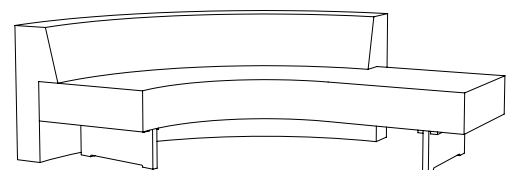

9071-90-R Right Facing Extension

9072-EL Corner with Two Seat Extensions

90w | 90d | 28h in (229w | 229d | 71h cm)

9072-L Corner with One Seat Extension

90w | 60d | 28h in (229w | 152d | 71h cm)

9072-L Left Facing Extension

9072-R Right Facing Extension

9078-60-L Quarter Circle Sofa with Seat Extension

90w | 60d | 28h in (229w | 152d | 71h cm)

9078-60-L Left Facing Extension

9078-60-R Right Facing Extension

VLADIMIR **KAGAN** OMNIBUS | SECTIONAL

9076-L&R One Arm Sofa

SIZE 1 - CLASSIC DEPTH
78w | 32d | 28h in (198w | 81d | 71h cm)
SIZE 2 - EXTENDED DEPTH
78w | 38d | 28h in (198w | 97d | 71h cm)

9076-L Left Facing Arm

9076-R Right Facing Arm

9074-L&R Love Seat with Seat Extension