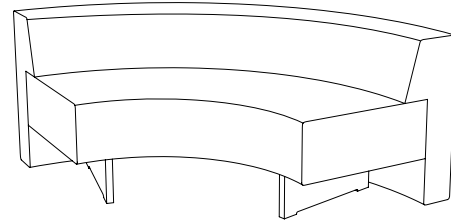

9073-48 Armless Loveseat

SIZE 1 - CLASSIC DEPTH

48w | 32d | 28h in (122w | 81d | 71h cm)

SIZE 2 - EXTENDED DEPTH

48w | 38d | 28h in (122w | 97d | 71h cm)

9077 Tangent Sofa

102.5w | 65d | 28h in (260w | 165d | 71h cm)

9078-60 Quarter Circle Sofa

90w | 60d | 28h in (229w | 152d | 71h cm)

9073-72 Armless Sofa

SIZE 1 - CLASSIC DEPTH

72w | 32d | 28h in (183w | 81d | 71h cm)

SIZE 2 - EXTENDED DEPTH

72w | 38d | 28h (183w | 97d | 71h cm)