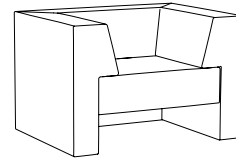

9070 High Low

SIZE 1 - CLASSIC DEPTH

72w | 32d | 37h in (183w | 81d | 94h cm)

SIZE 2 - EXTENDED DEPTH

78w | 38d | 37h in (198w | 97d | 94h cm)

9080 Ottoman

SIZE 1 - CLASSIC DEPTH

32w | 32d | 17h in (81w | 81d | 43h cm)

SIZE 2 - EXTENDED DEPTH

38w | 38d | 17h in (97w | 97d | 43h cm)

9073 Arm Chair

SIZE 1 - CLASSIC DEPTH

43w | 32d | 28h in (109w | 81d | 71h cm)

SIZE 2 - EXTENDED DEPTH

43w | 38d | 28h in (109w | 97d | 71h cm)

LOW-PROFILE GLIDES ALONG FRAME,
NO LUCITE BASES

9073-30 Armless Chair

SIZE 1 - CLASSIC DEPTH

30w | 32d | 28h in (76w | 81d | 71h cm)

SIZE 2 - EXTENDED DEPTH

30w | 38d | 28h in (76w | 97d | 71h cm)

9073-32 Corner Chair

SIZE 1 - CLASSIC DEPTH

32w | 32d | 28h in (81w | 81d | 71h cm)

SIZE 2 - EXTENDED DEPTH

38w | 38d | 28h in (81w | 97d | 71h cm)

9075-W Daybed Lounge with Waterfall

78w | 32d | 25h in (198w | 81d | 64h cm)

FITS BENEATH 9070 HIGH LOW FOR MULTI-LEVEL LOOK