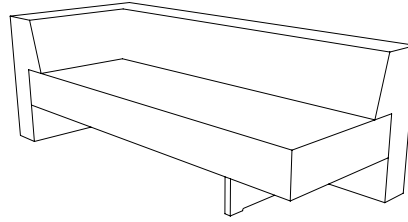

9071-90-R Right Facing Extension

9072-EL Corner with Two Seat Extensions

90w | 90d | 28h in (229w | 229d | 71h cm)

9072-L Corner with One Seat Extension

90w | 60d | 28h in (229w | 152d | 71h cm)

9072-L Left Facing Extension

9072-R Right Facing Extension

9078-60-L Quarter Circle Sofa with Seat Extension

90w | 60d | 28h in (229w | 152d | 71h cm)

9078-60-L Left Facing Extension

9078-60-R Right Facing Extension

VLADIMIR **KAGAN** OMNIBUS | SECTIONAL

9076-L&R One Arm Sofa

SIZE 1 - CLASSIC DEPTH
78w | 32d | 28h in (198w | 81d | 71h cm)
SIZE 2 - EXTENDED DEPTH
78w | 38d | 28h in (198w | 97d | 71h cm)

9076-L Left Facing Arm

9076-R Right Facing Arm

9074-L&R Love Seat with Seat Extension