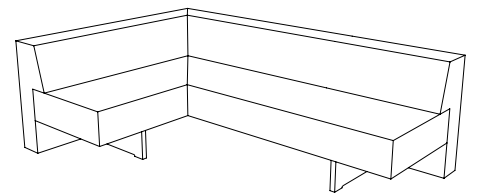

LOW-PROFILE GLIDES ALONG FRAME,
NO LUCITE BASES

9073-30 Armless Chair

SIZE 1 - CLASSIC DEPTH

30w | 32d | 28h in (76w | 81d | 71h cm)

SIZE 2 - EXTENDED DEPTH

30w | 38d | 28h in (76w | 97d | 71h cm)

9073-32 Corner Chair

SIZE 1 - CLASSIC DEPTH

32w | 32d | 28h in (81w | 81d | 71h cm)

SIZE 2 - EXTENDED DEPTH

38w | 38d | 28h in (81w | 97d | 71h cm)

9075-W Daybed Lounge with Waterfall

78w | 32d | 25h in (198w | 81d | 64h cm)

FITS BENEATH 9070 HIGH LOW FOR MULTI-LEVEL LOOK

VLADIMIR **KAGAN** OMNIBUS | SECTIONAL

9071-60 Corner Sofa

60w | 60d | 28h in (152w | 152d | 71h cm)

9071-90-L&R Corner with Back Extension

90w | 60d | 28h in (229w | 152d | 71h cm)

9071-90-L Left Facing Extension

9071-90-R Right Facing Extension

9072-EL Corner with Two Seat Extensions

90w | 90d | 28h in (229w | 229d | 71h cm)

9072-L Corner with One Seat Extension

90w | 60d | 28h in (229w | 152d | 71h cm)

9072-L Left Facing Extension