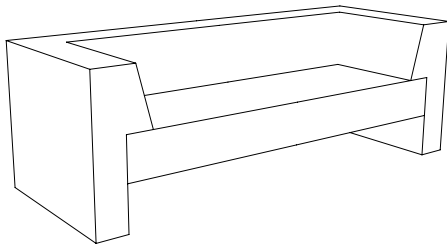

9078-60 Quarter Circle Sofa

90w | 60d | 28h in (229w | 152d | 71h cm)

9073-72 Armless Sofa

SIZE 1 - CLASSIC DEPTH

72w | 32d | 28h in (183w | 81d | 71h cm)

SIZE 2 - EXTENDED DEPTH

72w | 38d | 28h (183w | 97d | 71h cm)

9090 Back to Back Sofa

78w | 78d | 28h in (198w | 198d | 71h cm)

**DETACHABLE BACKREST PILLOWS
CREATE SEVERAL SEATING OPTIONS**

9076-AA Two Arm Sofa

SIZE 1 - CLASSIC DEPTH

84w | 32d | 28h in (213w | 81d | 71h cm)

SIZE 2 - EXTENDED DEPTH

84w | 38d | 28h in (213w | 97d | 71h cm)

**LOW-PROFILE GLIDES ALONG FRAME,
NO LUCITE BASES**

ITEM CODE	ITEM NAME	CLASSIC DEPTH COM (YDS)	EXTENDED DEPTH COM (YDS)
9070	High Low	10	10
9071-60	Corner Sofa	17	17
9071-90-L&R	Corner with Back Extension	18	18
9072-EL	Corner with Two Seat Extensions	18	18
9072-L&R	Corner with One Seat Extension	18	18
9073	Arm Chair	9	9
9073-30	Armless Chair	6	8
9073-32	Corner Chair	8	8
9073-48	Armless Loveseat	7	7
9073-72	Armless Sofa	11	11
9074-L&R	Loveseat with Extension	13	13
9074-AL&AR	Loveseat with Arm	11	11
9074-WL&WR	Chaise with Seat Extension & Waterfall	11	11
9075-W	Daybed Lounge with Waterfall	11	NA
9076-L&R	One Arm Sofa	10	10
9076-AA	Two Arm Sofa	14	14
9077	Tangent Sofa	19	19
9078-60	Quarter Circle Sofa	13	13
9078-60-L&R	Quarter Circle with Seat Extension	14	14
9080	Ottoman	3	3
9090	Back to Back Sofa	15	NA