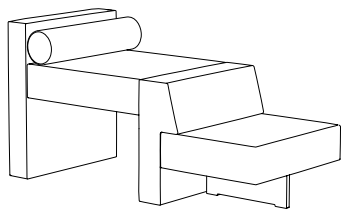

Base | Lucite

C.O.M | See Last Page

Seat Height | 17 in (43 cm)

Available in

Classic Seat Depth 21 in (53 cm)

Extended Seat Depth 27 in (69 cm)

VLADIMIR KAGAN OMNIBUS | SECTIONAL

More than just a sectional sofa, the Omnibus Collection is a dynamic interior landscape.

The moveable and interchangeable components create exceptional flexibility in spatial layout, allowing you to design your own environment and shape your space to optimize its potential.

9045 Illuminated Light Cube End Table

30w | 30d | 26h in (76w | 76d | 66h cm)

WHITE LUCITE INSET TOP WITH
LED OPTION TO ILLUMINATE TABLETOP

9050 Illuminated End Table

32w | 32d | 17h in (81w | 81d | 43h cm)

TOP OPTIONS INCLUDE SOLID WALNUT,
TRANSLUCENT STONE, OR WHITE LUCITE
WITH LED OPTION TO ILLUMINATE TABLETOP

9070 High Low

SIZE 1 - CLASSIC DEPTH

72w | 32d | 37h in (183w | 81d | 94h cm)

SIZE 2 - EXTENDED DEPTH

78w | 38d | 37h in (198w | 97d | 94h cm)

9080 Ottoman

SIZE 1 - CLASSIC DEPTH

32w | 32d | 17h in (81w | 81d | 43h cm)