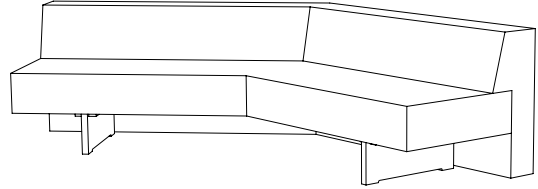

9073-48 Armless Loveseat

SIZE 1 - CLASSIC DEPTH

48w | 32d | 28h in (122w | 81d | 71h cm)

SIZE 2 - EXTENDED DEPTH

48w | 38d | 28h in (122w | 97d | 71h cm)

9077 Tangent Sofa

102.5w | 65d | 28h in (260w | 165d | 71h cm)

9078-60 Quarter Circle Sofa

90w | 60d | 28h in (229w | 152d | 71h cm)

9073-72 Armless Sofa

SIZE 1 - CLASSIC DEPTH

72w | 32d | 28h in (183w | 81d | 71h cm)

SIZE 2 - EXTENDED DEPTH

72w | 38d | 28h (183w | 97d | 71h cm)