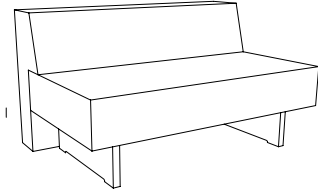

SIZE 1 - CLASSIC DEPTH
78w | 32d | 28h in (198w | 81d | 71h cm)
SIZE 2 - EXTENDED DEPTH
78w | 38d | 28h in (198w | 97d | 71h cm)

9074-AL Left Facing Extension

9074-AR Right Facing Extension

9074-WL&WR Chaise with Seat Extension and Waterfall

9073-48 Armless Loveseat

SIZE 1 - CLASSIC DEPTH

48w | 32d | 28h in (122w | 81d | 71h cm)

SIZE 2 - EXTENDED DEPTH

48w | 38d | 28h in (122w | 97d | 71h cm)

9077 Tangent Sofa

102.5w | 65d | 28h in (260w | 165d | 71h cm)