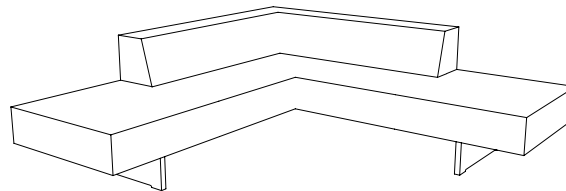

LOW-PROFILE GLIDES ALONG FRAME,
NO LUCITE BASES

9073-30 Armless Chair

SIZE 1 - CLASSIC DEPTH

30w | 32d | 28h in (76w | 81d | 71h cm)

SIZE 2 - EXTENDED DEPTH

30w | 38d | 28h in (76w | 97d | 71h cm)

9073-32 Corner Chair

SIZE 1 - CLASSIC DEPTH

32w | 32d | 28h in (81w | 81d | 71h cm)

SIZE 2 - EXTENDED DEPTH

38w | 38d | 28h in (81w | 97d | 71h cm)

9075-W Daybed Lounge with Waterfall

78w | 32d | 25h in (198w | 81d | 64h cm)

FITS BENEATH 9070 HIGH LOW FOR MULTI-LEVEL LOOK

VLADIMIR **KAGAN** OMNIBUS | SECTIONAL

9071-60 Corner Sofa

60w | 60d | 28h in (152w | 152d | 71h cm)

9071-90-L&R Corner with Back Extension

90w | 60d | 28h in (229w | 152d | 71h cm)

9071-90-L Left Facing Extension

9071-90-R Right Facing Extension

9072-EL Corner with Two Seat Extensions

90w | 90d | 28h in (229w | 229d | 71h cm)

9072-L Corner with One Seat Extension

90w | 60d | 28h in (229w | 152d | 71h cm)

9072-L Left Facing Extension