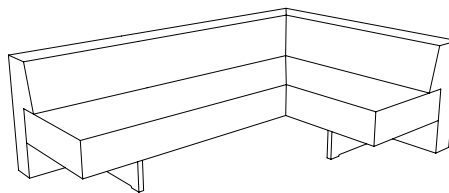

LOW-PROFILE GLIDES ALONG FRAME,
NO LUCITE BASES

9073-30 Armless Chair

SIZE 1 - CLASSIC DEPTH

30w | 32d | 28h in (76w | 81d | 71h cm)

SIZE 2 - EXTENDED DEPTH

30w | 38d | 28h in (76w | 97d | 71h cm)

9073-32 Corner Chair

SIZE 1 - CLASSIC DEPTH

32w | 32d | 28h in (81w | 81d | 71h cm)

SIZE 2 - EXTENDED DEPTH

38w | 38d | 28h in (81w | 97d | 71h cm)

9075-W Daybed Lounge with Waterfall

78w | 32d | 25h in (198w | 81d | 64h cm)

FITS BENEATH 9070 HIGH LOW FOR MULTI-LEVEL LOOK

VLADIMIR **KAGAN** OMNIBUS | SECTIONAL

9071-60 Corner Sofa

60w | 60d | 28h in (152w | 152d | 71h cm)

9071-90-L&R Corner with Back Extension

90w | 60d | 28h in (229w | 152d | 71h cm)

9071-90-L Left Facing Extension

9071-90-R Right Facing Extension

9072-EL Corner with Two Seat Extensions

90w | 90d | 28h in (229w | 229d | 71h cm)

9072-L Corner with One Seat Extension

90w | 60d | 28h in (229w | 152d | 71h cm)

9072-L Left Facing Extension