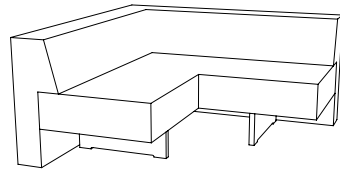

VLADIMIR **KAGAN** OMNIBUS | SECTIONAL

9071-60 Corner Sofa

60w | 60d | 28h in (152w | 152d | 71h cm)