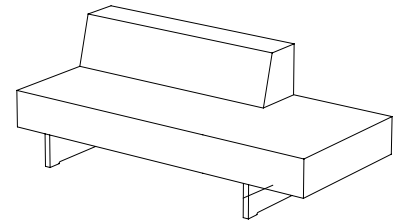

9072-R Right Facing Extension

9078-60-L Quarter Circle Sofa with Seat Extension

90w | 60d | 28h in (229w | 152d | 71h cm)

9078-60-L Left Facing Extension

9078-60-R Right Facing Extension

VLADIMIR **KAGAN** OMNIBUS | SECTIONAL

9076-L&R One Arm Sofa

SIZE 1 - CLASSIC DEPTH
78w | 32d | 28h in (198w | 81d | 71h cm)
SIZE 2 - EXTENDED DEPTH
78w | 38d | 28h in (198w | 97d | 71h cm)

9076-L Left Facing Arm

9076-R Right Facing Arm

9074-L&R Love Seat with Seat Extension

SIZE 1 - CLASSIC DEPTH
72w | 32d | 28h in (183w | 81d | 71h cm)
SIZE 2 - EXTENDED DEPTH
72w | 38d | 28h in (183w | 97d | 71h cm)

9074-L Left Facing Extension

9074-R Right Facing Extension

9074-AL&AR Love Seat with Arm