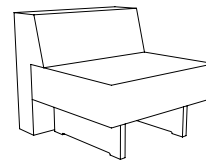

LOW-PROFILE GLIDES ALONG FRAME,
NO LUCITE BASES

9073-30 Armless Chair

SIZE 1 - CLASSIC DEPTH

30w | 32d | 28h in (76w | 81d | 71h cm)

SIZE 2 - EXTENDED DEPTH

30w | 38d | 28h in (76w | 97d | 71h cm)

9073-32 Corner Chair

SIZE 1 - CLASSIC DEPTH

32w | 32d | 28h in (81w | 81d | 71h cm)

SIZE 2 - EXTENDED DEPTH

38w | 38d | 28h in (81w | 97d | 71h cm)

9075-W Daybed Lounge with Waterfall

78w | 32d | 25h in (198w | 81d | 64h cm)

FITS BENEATH 9070 HIGH LOW FOR MULTI-LEVEL LOOK