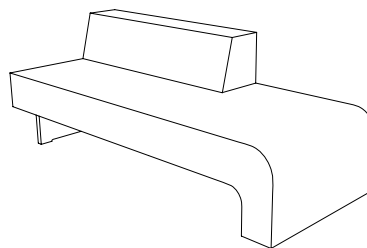

9074-WL Left Facing Arm