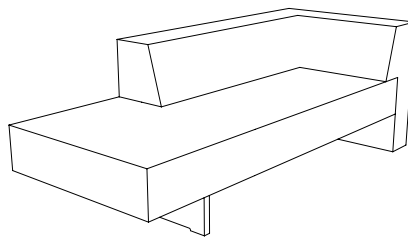

SIZE 1 - CLASSIC DEPTH
72w | 32d | 28h in (183w | 81d | 71h cm)
SIZE 2 - EXTENDED DEPTH
72w | 38d | 28h in (183w | 97d | 71h cm)

9074-L Left Facing Extension

9074-R Right Facing Extension

9074-AL&AR Love Seat with Arm

SIZE 1 - CLASSIC DEPTH
78w | 32d | 28h in (198w | 81d | 71h cm)
SIZE 2 - EXTENDED DEPTH
78w | 38d | 28h in (198w | 97d | 71h cm)

9074-AL Left Facing Extension

9074-AR Right Facing Extension

9074-WL&WR Chaise with Seat Extension and Waterfall