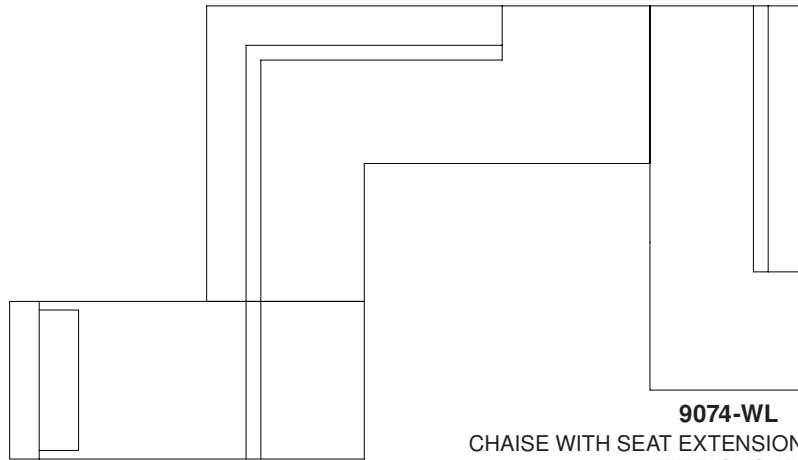

9072-R
CORNER WITH ONE SEAT EXTENSION
RIGHT FACING EXTENSION

9074-WL
CHAISE WITH SEAT EXTENSION AND WATERFALL
LEFT FACING ARM

9070
HIGH LOW