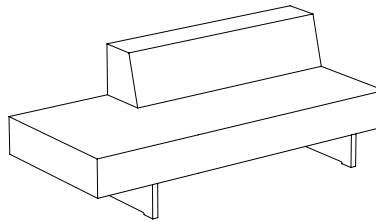

9076-L&R One Arm Sofa

SIZE 1 - CLASSIC DEPTH
78w | 32d | 28h in (198w | 81d | 71h cm)
SIZE 2 - EXTENDED DEPTH
78w | 38d | 28h in (198w | 97d | 71h cm)

9076-L Left Facing Arm

9076-R Right Facing Arm

9074-L&R Love Seat with Seat Extension

SIZE 1 - CLASSIC DEPTH
72w | 32d | 28h in (183w | 81d | 71h cm)
SIZE 2 - EXTENDED DEPTH
72w | 38d | 28h in (183w | 97d | 71h cm)

9074-L Left Facing Extension

9074-R Right Facing Extension

9074-AL&AR Love Seat with Arm