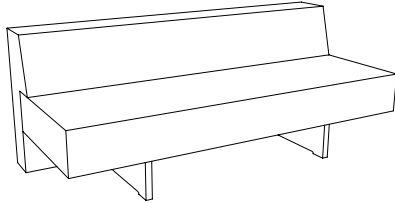

9078-60 Quarter Circle Sofa

90w | 60d | 28h in (229w | 152d | 71h cm)

9073-72 Armless Sofa

SIZE 1 - CLASSIC DEPTH

72w | 32d | 28h in (183w | 81d | 71h cm)

SIZE 2 - EXTENDED DEPTH

72w | 38d | 28h (183w | 97d | 71h cm)

9090 Back to Back Sofa

78w | 78d | 28h in (198w | 198d | 71h cm)

**DETACHABLE BACKREST PILLOWS
CREATE SEVERAL SEATING OPTIONS**

9076-AA Two Arm Sofa

SIZE 1 - CLASSIC DEPTH

84w | 32d | 28h in (213w | 81d | 71h cm)