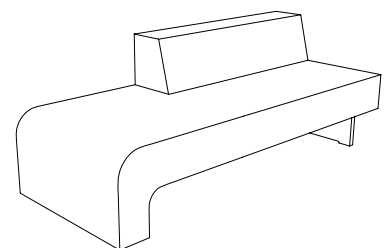

9074-WR Right Facing Arm