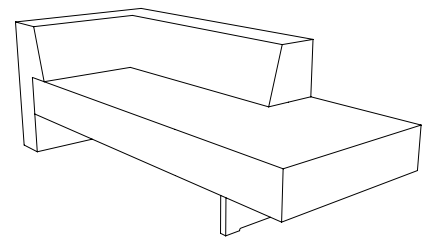

SIZE 1 - CLASSIC DEPTH
72w | 32d | 28h in (183w | 81d | 71h cm)
SIZE 2 - EXTENDED DEPTH
72w | 38d | 28h in (183w | 97d | 71h cm)

9074-L Left Facing Extension

9074-R Right Facing Extension

9074-AL&AR Love Seat with Arm

SIZE 1 - CLASSIC DEPTH
78w | 32d | 28h in (198w | 81d | 71h cm)
SIZE 2 - EXTENDED DEPTH
78w | 38d | 28h in (198w | 97d | 71h cm)

9074-AL Left Facing Extension

9074-AR Right Facing Extension

9074-WL&WR Chaise with Seat Extension and Waterfall