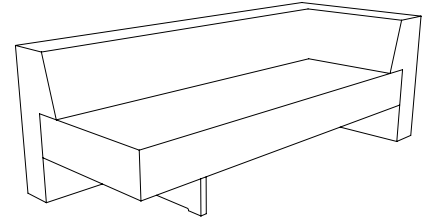

9071-90-R Right Facing Extension

9072-EL Corner with Two Seat Extensions

90w | 90d | 28h in (229w | 229d | 71h cm)

9072-L Corner with One Seat Extension

90w | 60d | 28h in (229w | 152d | 71h cm)

9072-L Left Facing Extension

9072-R Right Facing Extension

9078-60-L Quarter Circle Sofa with Seat Extension

90w | 60d | 28h in (229w | 152d | 71h cm)

9078-60-L Left Facing Extension

9078-60-R Right Facing Extension

VLADIMIR **KAGAN** OMNIBUS | SECTIONAL

9076-L&R One Arm Sofa

SIZE 1 - CLASSIC DEPTH
78w | 32d | 28h in (198w | 81d | 71h cm)
SIZE 2 - EXTENDED DEPTH
78w | 38d | 28h in (198w | 97d | 71h cm)

9076-L Left Facing Arm

9076-R Right Facing Arm

9074-L&R Love Seat with Seat Extension