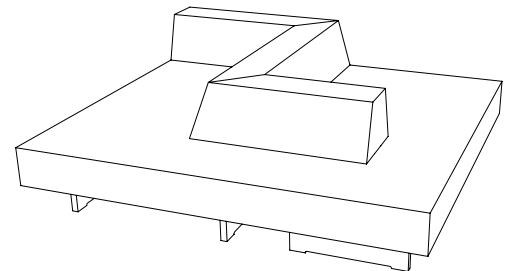

9078-60 Quarter Circle Sofa

90w | 60d | 28h in (229w | 152d | 71h cm)

9073-72 Armless Sofa

SIZE 1 - CLASSIC DEPTH

72w | 32d | 28h in (183w | 81d | 71h cm)

SIZE 2 - EXTENDED DEPTH

72w | 38d | 28h (183w | 97d | 71h cm)

9090 Back to Back Sofa

78w | 78d | 28h in (198w | 198d | 71h cm)

**DETACHABLE BACKREST PILLOWS
CREATE SEVERAL SEATING OPTIONS**

9076-AA Two Arm Sofa

SIZE 1 - CLASSIC DEPTH

84w | 32d | 28h in (213w | 81d | 71h cm)