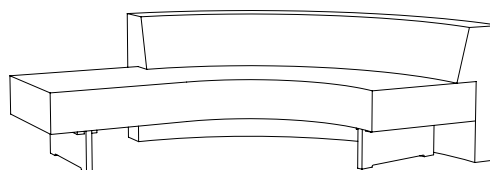

9071-90-R Right Facing Extension

9072-EL Corner with Two Seat Extensions

90w | 90d | 28h in (229w | 229d | 71h cm)

9072-L Corner with One Seat Extension

90w | 60d | 28h in (229w | 152d | 71h cm)

9072-L Left Facing Extension

9072-R Right Facing Extension

9078-60-L Quarter Circle Sofa with Seat Extension

90w | 60d | 28h in (229w | 152d | 71h cm)

9078-60-L Left Facing Extension

9078-60-R Right Facing Extension

VLADIMIR **KAGAN** OMNIBUS | SECTIONAL

9076-L&R One Arm Sofa

SIZE 1 - CLASSIC DEPTH
78w | 32d | 28h in (198w | 81d | 71h cm)
SIZE 2 - EXTENDED DEPTH
78w | 38d | 28h in (198w | 97d | 71h cm)

9076-L Left Facing Arm

9076-R Right Facing Arm

9074-L&R Love Seat with Seat Extension